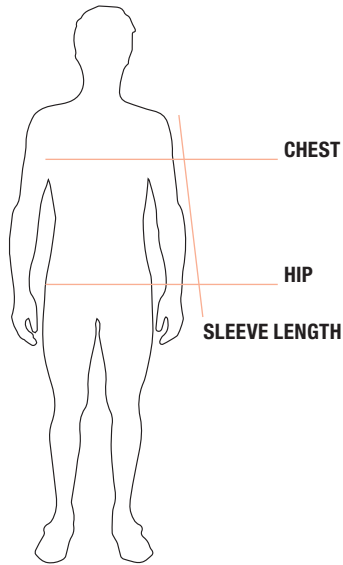

YOUTH SIZES	XS	S	M	L	XL
SIZE	4/5	6/8	10/12	14/16	18/20
CHEST	22-24	25-27	28-30	30-32	32-34

INFANT	Size	Age	Height (in)	Weight (lbs)
	Newborn	0-3 M	18-21	5-9
	6 Months	3-6 M	22-24	10-16
	12 Months	6-12 M	25-28	17-20
	18 Months	12-18 M	29-31	21-24
	24 Months	18-24 M	32-34	25-27

TODDLER	Size	Age	Height (in)	Weight (lbs)
	2T	1-2	33-35	28-30
	3T	2-3	36-38	30-33
	4T	3-4	39-41	34-39
	5/6	5-6	42-45	39-49

MEN'S/UNISEX	XS	S	M	L	XL	2XL	3XL	4XL
CHEST	33-35	35-38	38-41	43-44	45-48	48-52	53½-56	59-61½

FIND YOUR SIZE

ADULT

	CHEST	HIP	SLEEVE LENGTH
S	36-38 in / 91-96 cm	35-37 in / 88-93 cm	33.5 in / 85 cm
M	39-41 in / 91-104 cm	38-40 in / 96-101 cm	34 in / 86 cm
L	42-44 in / 106-111 cm	41-43 in / 104-109 cm	34.8 in / 88 cm
XL	45-48 in / 114-121 cm	44-46 in / 111-116 cm	35.5 in / 90 cm
2XL	49-52 in / 124-132 cm	47-49 in / 119-124 cm	36.3 in / 92 cm
3XL	53-56 in / 134-142 cm	50-52 in / 127-132 cm	37 in / 94 cm