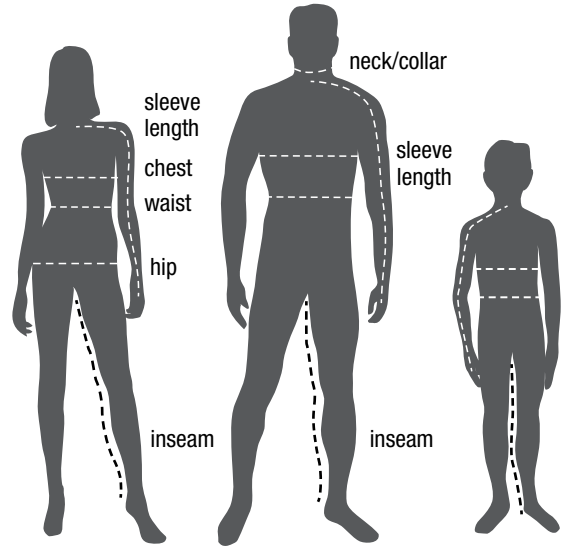

ACTIVE FIT

ACTIVE FIT

Our **ACTIVE FIT** is a true-to-size cut, that falls free from the body with a slight taper to reduce bulk in layering. The perfect combination of form and function.

TEAM FIT

TEAM FIT

Our **TEAM FIT** allows garments to move and flex easily, in a non-restrictive silhouette that's comfortable for the active wearer, whether athlete, coach or fan.

Finding your perfect garment size is easy

How to Measure

CHEST: Measure just under the arms, across fullest part of chest, around shoulder blades holding tape firm and level.

WAIST: Measure your natural waistline, keeping one finger between the tape and the waist.

HIP: Stand and measure around the fullest point of hips.

SLEEVE LENGTH: With arm relaxed at side and slightly bent, measure from center back neck, over the shoulder, down to the outer wrist.

INSEAM: Stand and measure from center crotch to bottom of ankle bone. (Please refer to specific style for garment inseam length.)

UNISEX: Men's medium is similar to ladies' large.

Sleeve length will be about 1-1½" longer. Body of garment is not form fitting. Unisex medium is equivalent to men's medium through chest and sleeve length.

TALL SIZES:

Men's garments have added length in the body and sleeves. Short-sleeves are 1" longer, long-sleeves and body length are 2" longer.

MEN'S GARMENT SIZE	XS	S	M	L	XL	2XL	3XL	4XL	5XL	6XL
Numeric Sizing (USA/Canada)	34	38	40	42	44	46	48	50	52	54
Numeric Sizing (European)	44	48	50	52	54	56	58	60	62	64
Neck/Collar Size	13.5" - 14"	14.5" - 15"	15.5" - 16"	16.5" - 17"	17.5" - 18"	18.5" - 19"	19.5" - 20"	20.5" - 21"	21.5" - 22"	22.5" - 23"
Chest	32" - 34"	35" - 38"	39" - 41"	42" - 45"	46" - 49"	50" - 52"	53" - 56"	57" - 60"	61" - 64"	65" - 68"
Waist	26" - 28"	29" - 31"	32" - 34"	35" - 37"	38" - 41"	42" - 44"	45" - 47"	48" - 50"	51" - 53"	54" - 56"
Sleeve Length (Regular)	32.5" - 33"	33" - 33.5"	34" - 34.5"	35" - 35.5"	36" - 36.5"	37" - 37.5"	38" - 38.5"	38.5" - 39"	39" - 39.5"	39.5" - 40"
Sleeve Length (Tall)	32.5" - 33"	33" - 33.5"	34" - 34.5"	37" - 37.5"	38" - 38.5"	39" - 39.5"	40" - 40.5"	40.5" - 41"	41" - 41.5"	41.5" - 42"
LADIES' GARMENT SIZE	XS	S	M	L	XL	2XL	3XL	4XL		
Numeric Sizing (USA/Canada)	2	4-6	8-10	12-14	16-18	20	22	24		
Numeric Sizing (European)	32	34-36	38-40	42-44	46-48	50	52	54		
Chest	31" - 32"	33" - 35"	36" - 38"	39" - 42"	43" - 45"	46" - 49"	50" - 53"	54" - 57"		
Waist	23" - 24"	25" - 27"	28" - 30"	31" - 32"	33" - 35"	36" - 38"	39" - 41"	42" - 44"		
Hip	33" - 34"	35" - 37"	38" - 40"	41" - 42"	43" - 45"	46" - 48"	49" - 51"	52" - 54"		
Sleeve Length	29.5" - 30"	30.5" - 31"	31.5" - 32"	32.5" - 33"	33.5" - 34"	34.5" - 35"	35" - 35.5"	35.5" - 36"		
YOUTH GARMENT SIZE	XS (4-6)	S (8)	M (10-12)	L (14-16)	XL (18-20)					
Chest	24" - 25"	26" - 27"	28" - 30"	31" - 32"	33" - 34"					
Waist	21" - 22"	23" - 24"	25" - 26"	27" - 28"	29" - 30"					
Sleeve Length	24.5" - 25"	25" - 26.5"	26.5" - 28"	28" - 29.5"	29.5" - 31"