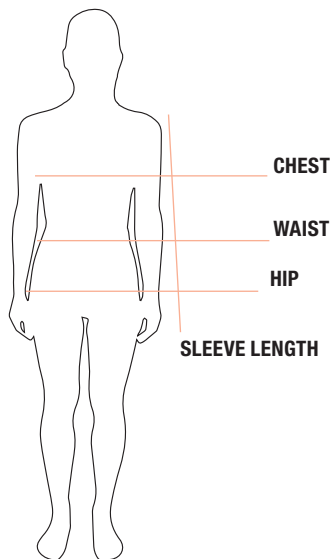

LADIES

	CHEST	WAIST	HIP	SLEEVE LENGTH
S	33-35 in / 83-88 cm	26-28 in / 66-71 cm	36-37 in / 91-93 cm	32 in / 86 cm
M	36-38 in / 91-96 cm	29-31 in / 73-78 cm	38-40 in / 96-101 cm	32.5 in / 88 cm
L	39-41 in / 96-104 cm	32-34 in / 81-86 cm	41-43 in / 104-109 cm	33.3 in / 90 cm
XL	42-44 in / 106-111 cm	35-38 in / 88-96 cm	44-47 in / 111-119 cm	34 in / 92 cm
2XL	45-48 in / 114-121 cm	39-42 in / 99-106 cm	48-51 in / 121-129 cm	34.8 in / 94 cm